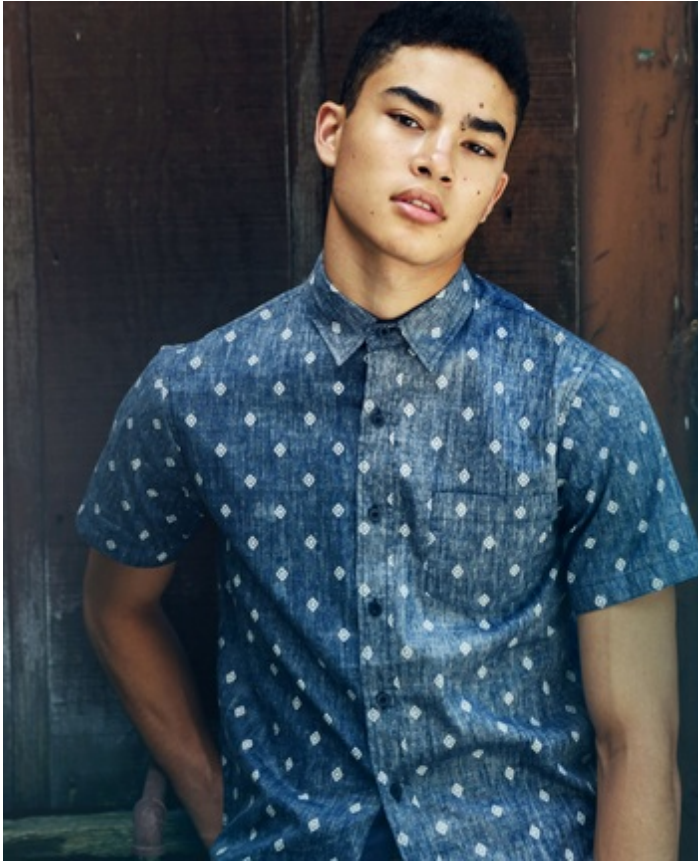

Spencer Freitag

FACTOR

Height 185cm - 6' 1" Chest 97cm - 38" Waist 76cm - 30" Inseam 81cm - 32" Suit Size 38 Eye Color Brown
Hair Black Shoe Size 11.5 Suit Cut regular Neck 37cm - 14.5" Sleeve 84cm - 33"

Contact: 400 N. Michigan Ave. Suite 700 Chicago, IL 60611

Spencer Freitag

FACTOR

Height 185cm - 6' 1" Chest 97cm - 38" Waist 76cm - 30" Inseam 81cm - 32" Suit Size 38 Eye Color Brown
Hair Black Shoe Size 11.5 Suit Cut regular Neck 37cm - 14.5" Sleeve 84cm - 33"