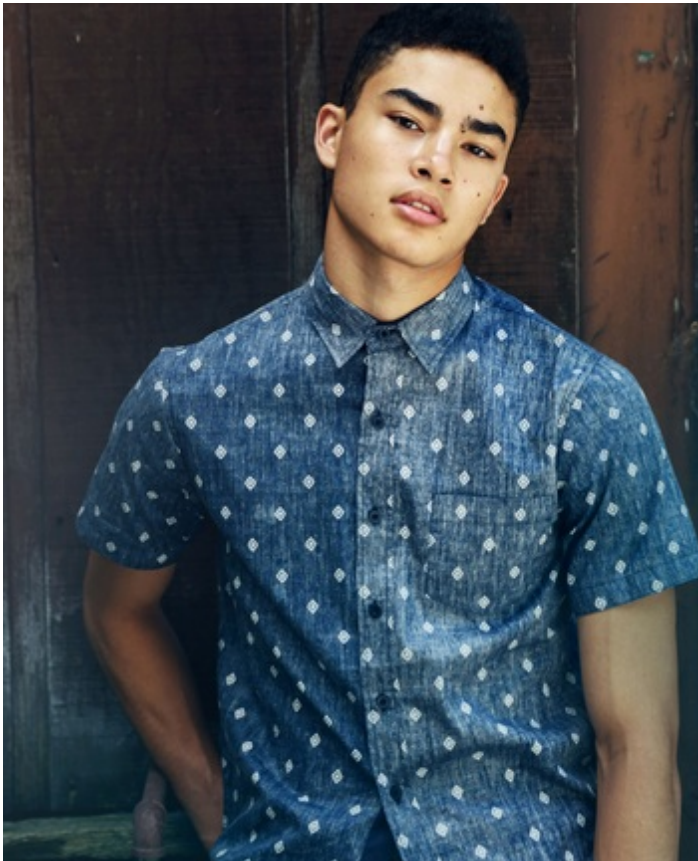

FACTOR

Height 185cm - 6' 1" Chest 97cm - 38" Waist 76cm - 30" Inseam 81cm - 32" Suit Size 38 Eye Color Brown
Hair Black Shoe Size 11.5 Suit Cut regular Neck 37cm - 14.5" Sleeve 84cm - 33"

FACTOR

Height 185cm - 6'1" Chest 97cm - 38" Waist 76cm - 30" Inseam 81cm - 32" Suit Size 38 Eye Color Brown
Hair Black Shoe Size 11.5 Suit Cut regular Neck 37cm - 14.5" Sleeve 84cm - 33"

FACTOR

Height 185cm - 6' 1" Chest 97cm - 38" Waist 76cm - 30" Inseam 81cm - 32" Suit Size 38 Eye Color Brown
Hair Black Shoe Size 11.5 Suit Cut regular Neck 37cm - 14.5" Sleeve 84cm - 33"

Spencer Freitag

FACTOR

Height 185cm - 6' 1" Chest 97cm - 38" Waist 76cm - 30" Inseam 81cm - 32" Suit Size 38 Eye Color Brown
Hair Black Shoe Size 11.5 Suit Cut regular Neck 37cm - 14.5" Sleeve 84cm - 33"

MP

Spencer Freitag

FACTOR

Height 185cm - 6' 1" Chest 97cm - 38" Waist 76cm - 30" Inseam 81cm - 32" Suit Size 38 Eye Color Brown
Hair Black Shoe Size 11.5 Suit Cut regular Neck 37cm - 14.5" Sleeve 84cm - 33"

Contact: 400 N. Michigan Ave. Suite 700 Chicago, IL 60611