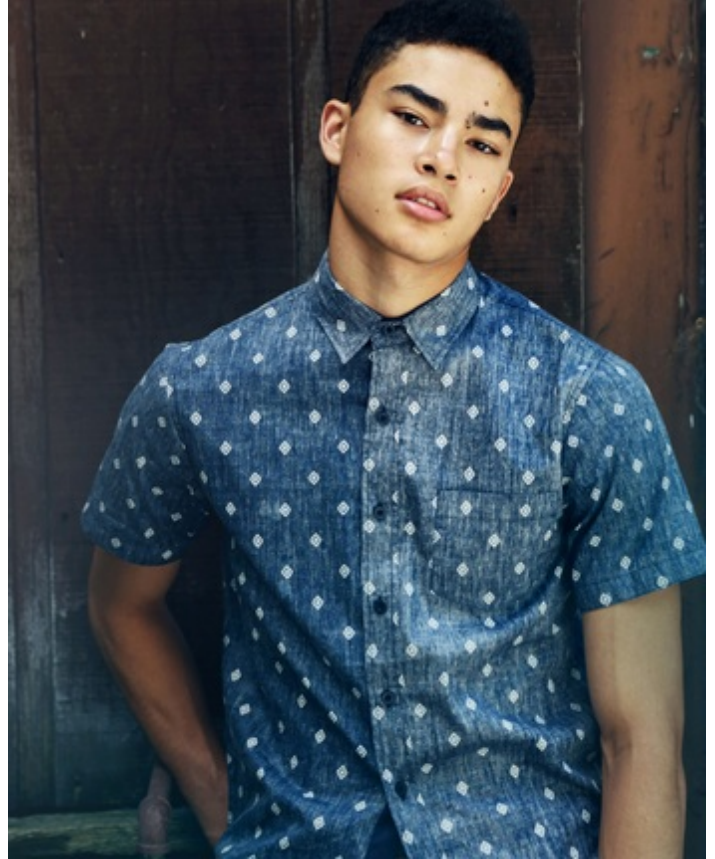

Spencer Freitag

Height 185cm - 6' 1" Chest 97cm - 38" Waist 76cm - 30" Inseam 81cm - 32" Suit Size 38 Eye Color Brown
Hair Black Shoe Size 11.5 Suit Cut regular Neck 37cm - 14.5" Sleeve 84cm - 33"

Spencer Freitag

Height 185cm - 6' 1" Chest 97cm - 38" Waist 76cm - 30" Inseam 81cm - 32" Suit Size 38 Eye Color Brown
Hair Black Shoe Size 11.5 Suit Cut regular Neck 37cm - 14.5" Sleeve 84cm - 33"

Spencer Freitag

Height 185cm - 6' 1" Chest 97cm - 38" Waist 76cm - 30" Inseam 81cm - 32" Suit Size 38 Eye Color Brown
Hair Black Shoe Size 11.5 Suit Cut regular Neck 37cm - 14.5" Sleeve 84cm - 33"