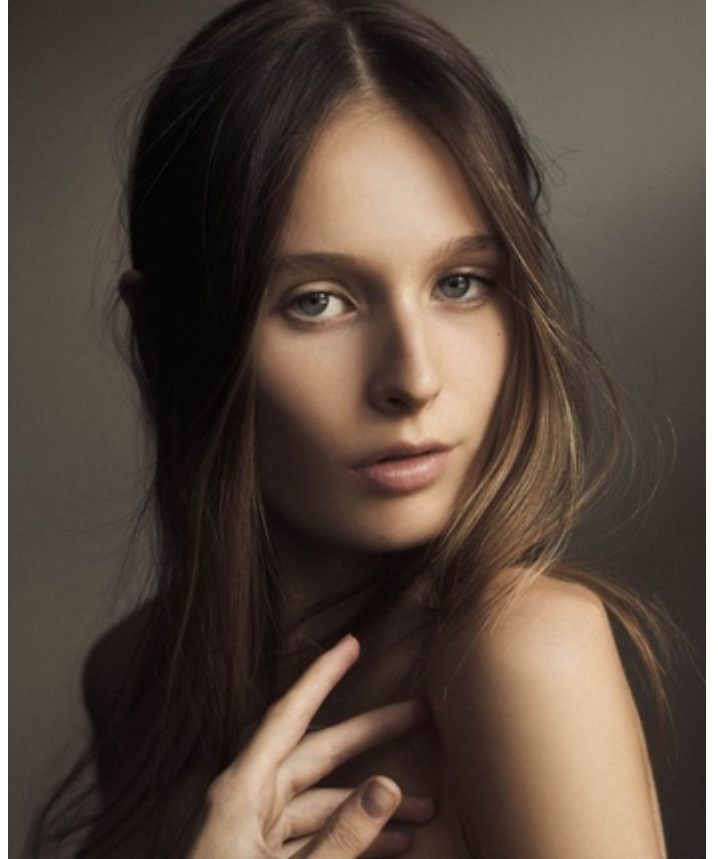

MP

Alexxia

FACTOR

Height 175cm - 5'9" Bust 32 Waist 58cm - 23" Hips 84cm - 33" Dress Size USA: 0, EUR: 28 Eye Color Blue
Hair Blonde Shoe Size 9

Contact: 400 N. Michigan Ave. Suite 700 Chicago, IL 60611

MP

Alexxia

FACTOR

Height 175cm - 5'9" Bust 32 Waist 58cm - 23" Hips 84cm - 33" Dress Size USA: 0, EUR: 28 Eye Color Blue
Hair Blonde Shoe Size 9

Contact: 400 N. Michigan Ave. Suite 700 Chicago, IL 60611

FACTOR

Height 175cm - 5'9" Bust 32 Waist 58cm - 23" Hips 84cm - 33" Dress Size USA: 0, EUR: 28 Eye Color Blue
Hair Blonde Shoe Size 9

MP

Alexxia

FACTOR

Height 175cm - 5'9" Bust 32 Waist 58cm - 23" Hips 84cm - 33" Dress Size USA: 0, EUR: 28 Eye Color Blue
Hair Blonde Shoe Size 9

Contact: 400 N. Michigan Ave. Suite 700 Chicago, IL 60611

MP

Alexxia

FACTOR

Height 175cm - 5'9" Bust 32 Waist 58cm - 23" Hips 84cm - 33" Dress Size USA: 0, EUR: 28 Eye Color Blue
Hair Blonde Shoe Size 9